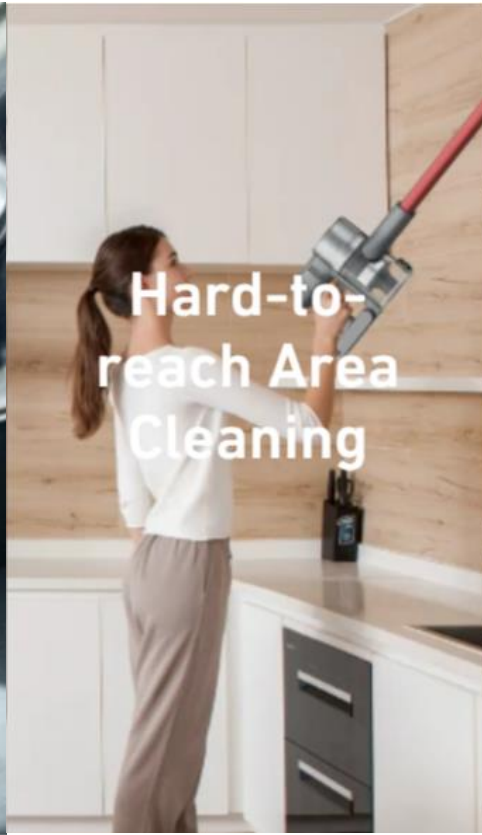

Satisfy All The Needs In Home Vacuuming