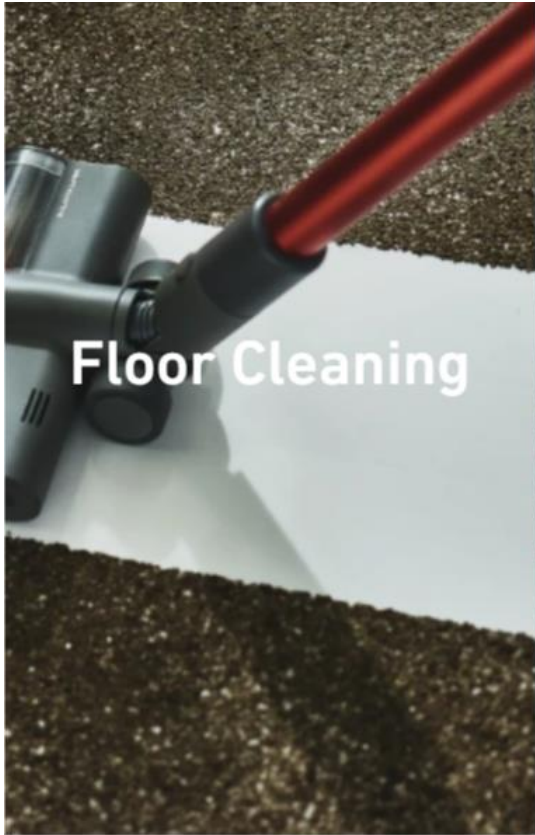

Satisfy All The Needs In Home Vacuuming