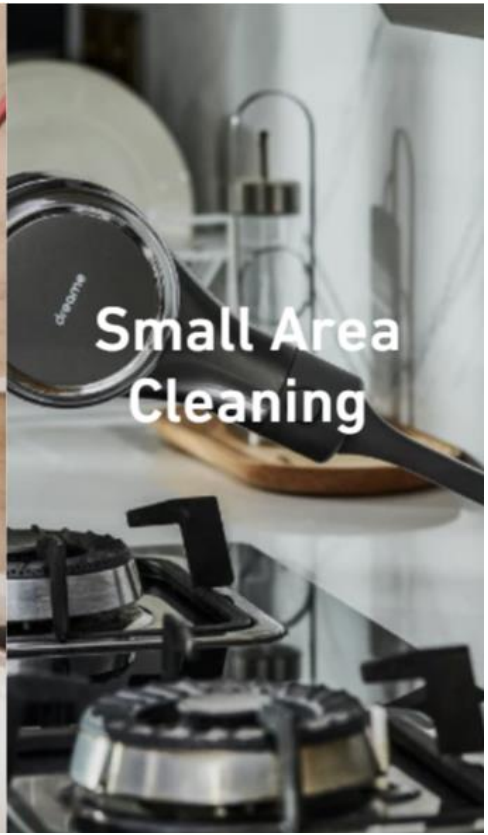

Satisfy All The Needs In Home Vacuuming