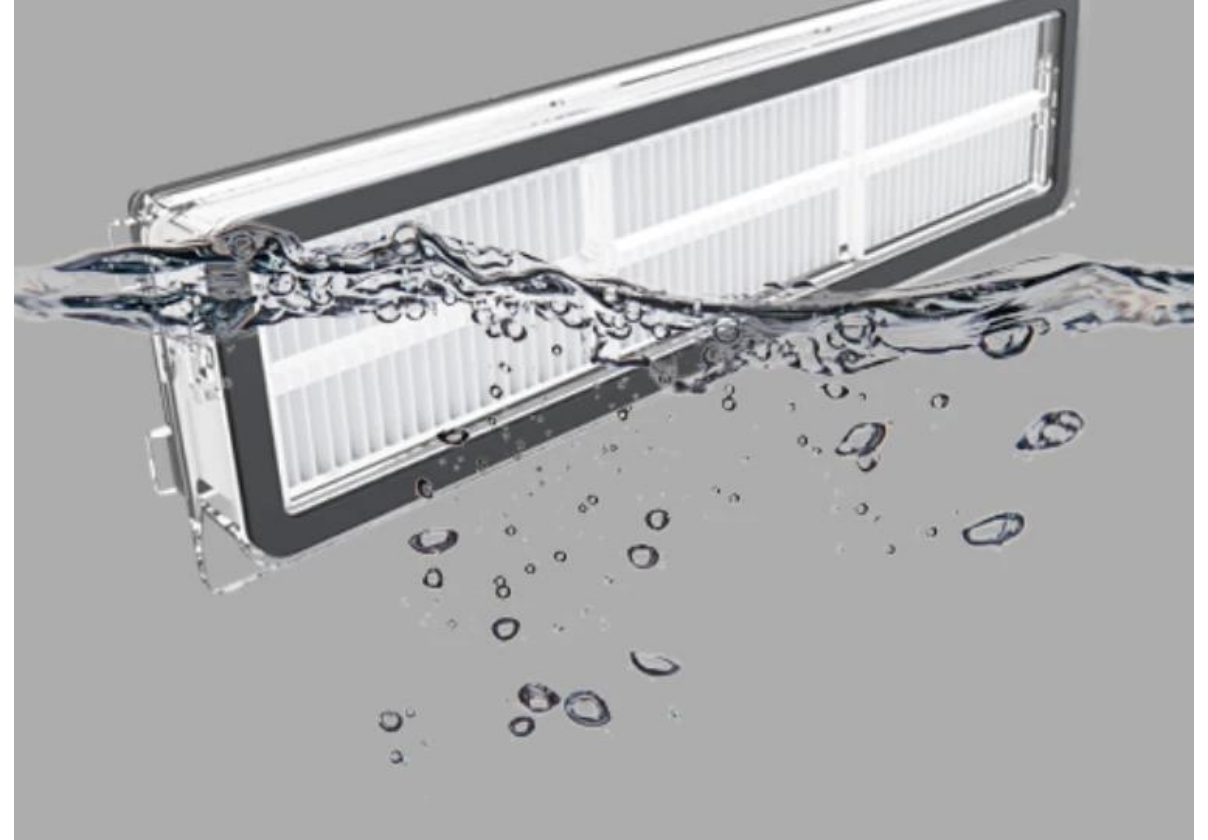

Dreame D9 Robot Vacuum

Product Specification

Product Name	DreameTech Robot Vacuum D9
Size	350 x 350 x 96.8 mm
Rated Power	40W
Battery Capacity	5200mAh
Net Weight	3800g
Motor	Japanese Nidec brushless motor
Run-time	150 minutes
Suction Power	3,000Pa
Maximum Dustbin Capacity	570ML

Product Selling Points

- 3,000Pa Suction Power
- 150-min long runtime
- Advanced mapping system & voice control
- Sweep and mop 2-in-1
- Cross obstacles with ease
- Professional noise reduction designs

APP Remote Control & Mapping System

More Considerate Details Designed

Detect and cross obstacles up to 20mm
Cross doorsills, rails, carpets with ease

HEPA
Washable and easy to replace