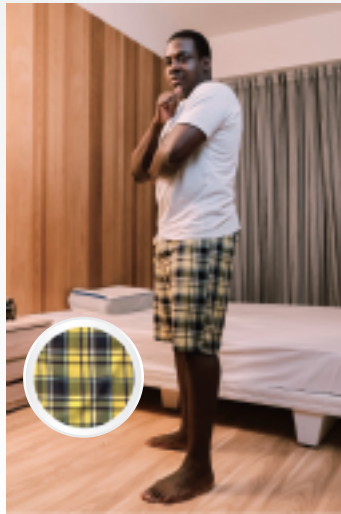

AirCozy Man/Unisex pajama pants

- Insists to use original yarns and see every detail on manufacturing process.
- Uses the best-proportioned fabrics of 95% cotton with 5% spandex.
- Skin-friendly fabric
- Built-in pouch design for semi-wearable sensor

Unisex pajama shorts —
Yellow plaid