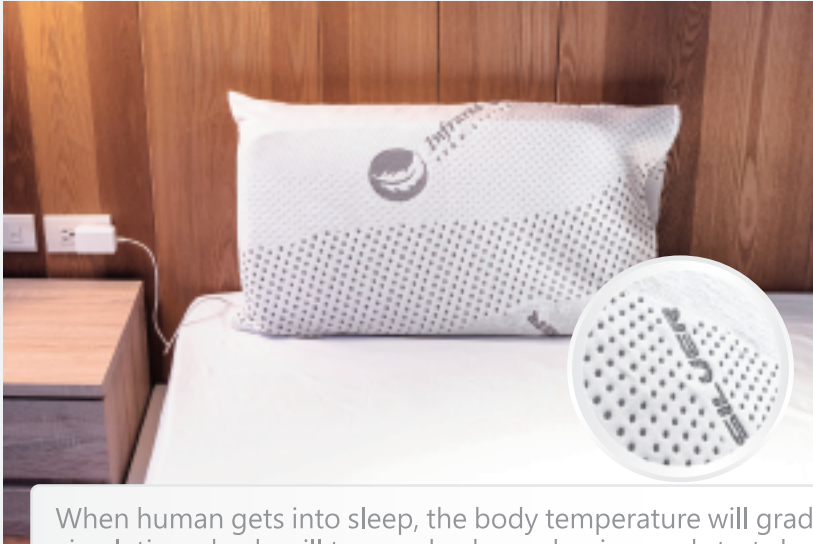

AirCozy Pillowcases

AirCozy Thermal Far Infrared Pillowcase

- Optimal choice for thermal pillowcase in the winter
- Generates heat and achieve the effect of relaxation.
- Regulate physiological functions and reduce fatigue.

When human gets into sleep, the body temperature will gradually drop. With those poor blood circulations, body will turn on body mechanism and start shaking to generate the heat; however, at the same time people will have muscle tightness which is not able to fully relax the body and also can't get into deep sleep stage. Eventually, it will accumulate the fatigue and reduce the quality of sleep. **Far infrared ray fiber** is called ceramic fiber, because the ceramic is built inside fiber enable the fabric can absorb energy from sunlight or human body. It can penetrate skin deeply to boost the water molecule coming into resonate and generate heat. It will expand capillaries to improve the blood circulation, accelerating metabolism and cold hands and feet which can solve the problem of sleeping fatigue to recover physical fitness during the sleep and improve the quality of sleep.